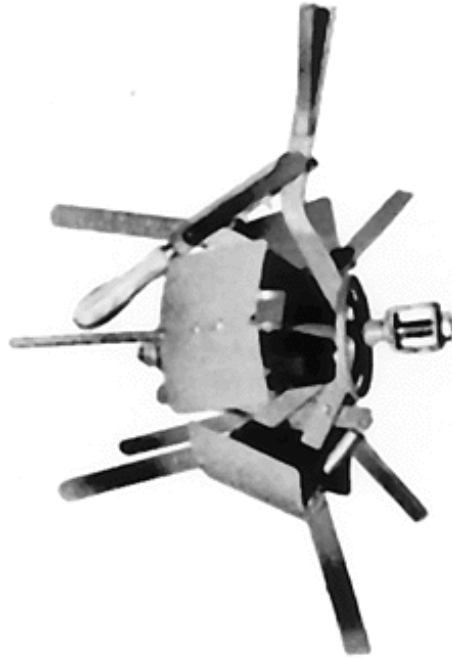

Olympic Instruments

For Dispensing Wire and Cordage

Coiling and Spooling

418 Spool Winder

1820 Hose Reel

Collapsible Reel and Stand

450 Small Diameter Reel

Measuring

Dispensing

Tips on Good Measuring

Symbol of Accuracy

Cunningham Air Whistles

About Olympic Instruments

Distributors

Home

Collapsible Reel

Collapsed view of Reel

In three sizes to suit many needs. Reel forms a round coil which can be tied before collapsing. The coil off-loads to front. Chart below shows capacity information to help you select correct Reel (lengths are approximate).

REEL	1/4" dia. Material	1/2" dia. Material	3/4" dia. Material	1" dia. Material
No. 10 16" I.D.	4800'	1200'	550'	300'
No. 99 12" I.D.	2200'	500'	250'	not recommended
No. 200 8" I.D.	550'	125'	not recommended	not recommended