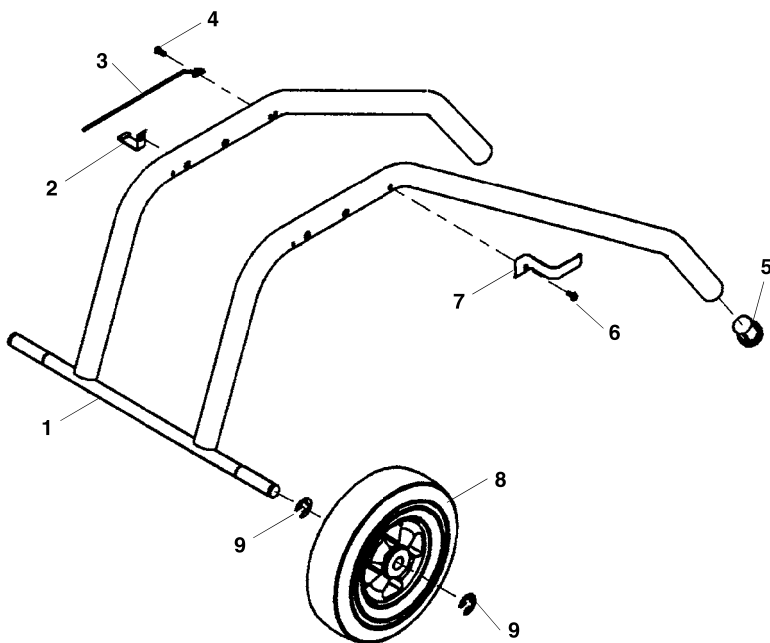

B Frame

Ref. No.	Catalog No.	Description
1	23672	Frame Assembly
2	23647	Tool Clip Bracket
3	23622	Tool Clip
4	59990	A-2256 Screw
	45217	A-7875 Screw (SP Models Only)
5	61470	A-394 Rubber Plug (2)
6	61500	A-427 Screw (2)
7	61965	Cord Hook w/Screw (2)
8	23602	Wheel (K-75, K-1500) (2)
	23597	Wheel (SP Models Only) (2)
9	60050	A-2281 Retaining Ring (4)