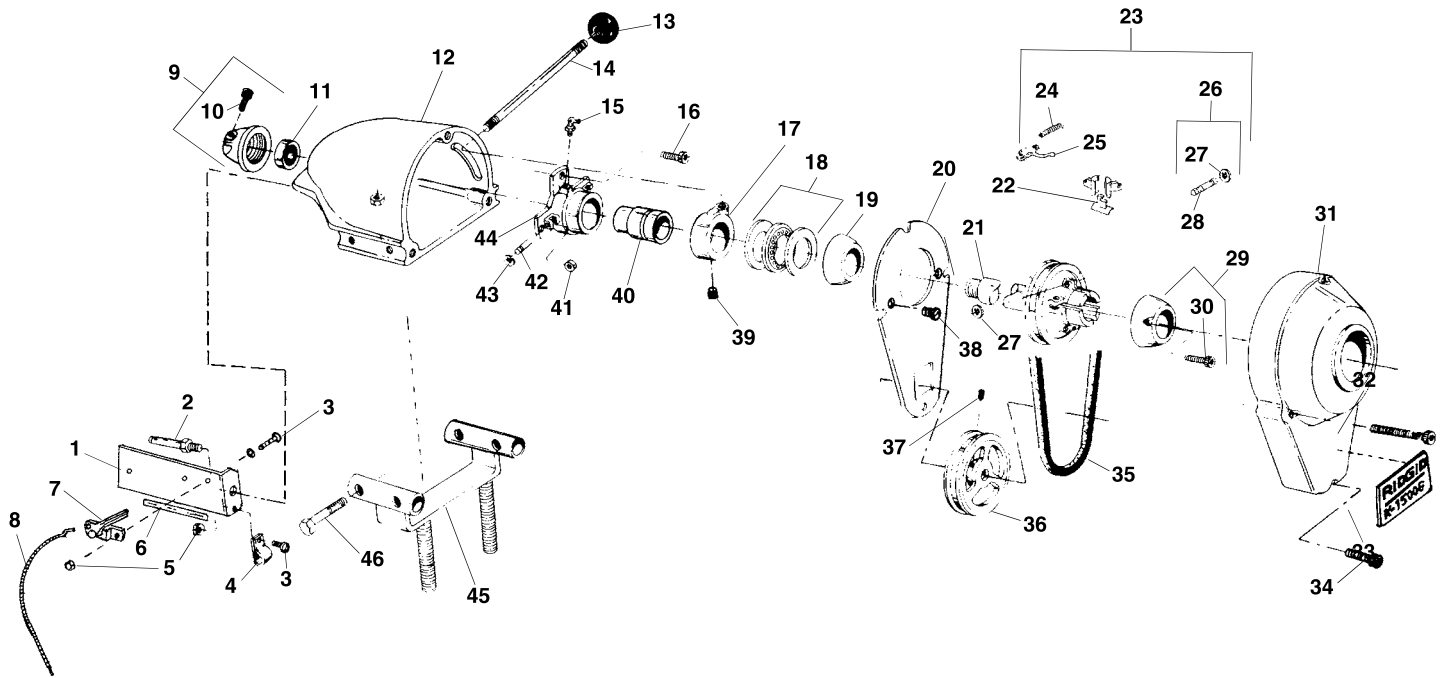

Main Drive and Body Components

**NOTE: Order parts by Catalog Number only.
DO NOT order by Reference Number.**

Ref. No.	Catalog No.	Description	Ref. No.	Catalog No.	Description
1	43692	Splash Guard	26	60150	Rocker Arm Pin w/Clip (3)
2	59580	Guide Hose Pin (2)	27	78780	E-3562 Retaining Ring (3)
3	87975	R.H. Screw 10-24 x 5/8" (4)	28	90105	Pin (3)
4	43697	Cable Clamp (2)	29	59500	Nose Piece
5	87970	Nut 10 - 24 (4)	30	84425	Screw (2)
6	59282	Engine Throttle Decal	31	23547	Front Guard
7	58937	Lever Assy. - Throttle Control	32	23652	Soc. Hd. Screw 1/4" x 2 3/4" (3)
8	58942	Throttle Cable	33	43717	Label
9	60935	Lock and Adj. Nut (Incl. #7)	34	44510	Soc. Hd. Screw 1/4" - 20 x 2"
10	60910	Soc. Hd. Screw 1/4" - 20 x 5/8"	35	43722	V-Belt - Cable
11	60930	Ball Bearing	36	43727	Pulley - Cable
12	43702	Body		91002	Pulley - (Tecumseh Transmission)
13	59585	Knob	37	60025	Set Screw (2)
14	59575	Clutch Handle	38	60265	Hex Screw 1/4" - 20 x 1/2" (2)
15	89815	Grease Fitting	39	93560	Pan Screw 1/4" - 20 x 5/8"
16	68875	F.H. Screw 5/16" - 18 x 1" (3)	40	84435	Bronze Bushing
17	43707	Clutch Casting	41	61015	Roller (2)
18	23677	Thrust Bearing Assembly	42	23592	Pin (2)
19	23572	Clutch Cone	43	34175	Retaining Ring (2)
20	43712	Inside Guard	44	45247	Main Bearing with Bronze Bushing
21	23562	Pulley and Shaft Assembly	45	43762	Mounting Bracket
22	59325	7/8" Jaw Assembly		91022	Mounting Bracket (Tecumseh Transmission)
	59320	1 1/4" Jaw Assembly	46	43757	Hex Head Screw (4)
23	60145	Rocker Arm Kit			
24	60155	Spring (3)			
25	59530	Rocker Arm Set