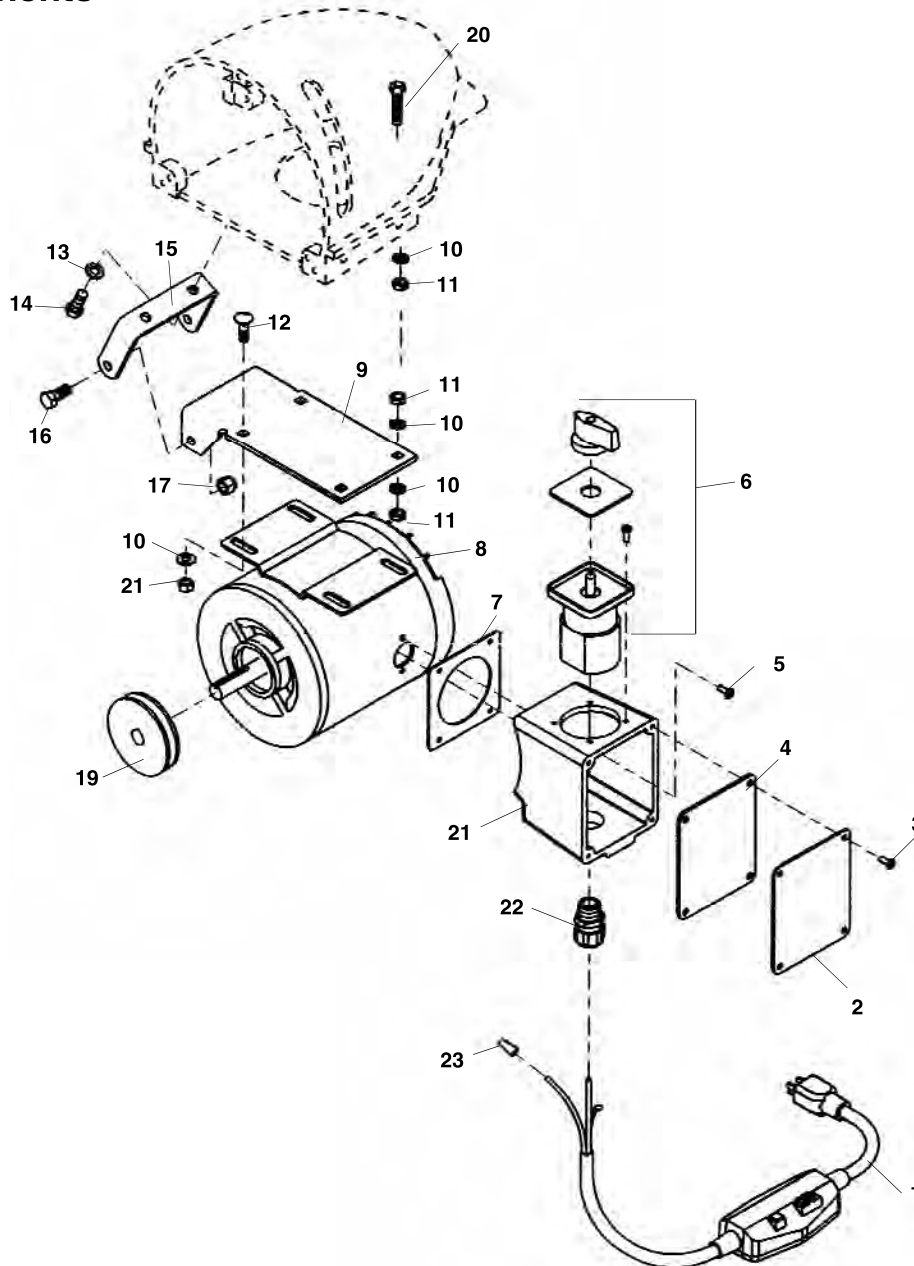

Motor Components

**K-1500ASP
K-1500BSP**

**NOTE: Order parts by Catalog Number Only.
DO NOT order by Reference Number.**

Ref. No.	Catalog No.	Description	Ref. No.	Catalog No.	Description
1	50502	Line Cord w/GFCI	11	61115	Jam Nut $\frac{5}{16}$" - 18 (3)
	45022	Line Cord 110V - U.K.	12	96260	Carriage Bolt $\frac{5}{16}$" - 18 x $\frac{3}{4}$" (3)
	39562	Line Cord - Europe	13	60085	A-2290 Lock Washer (2)
	15707	Line Cord - Export	14	60380	A-2481 Screw (2)
2	45272	Cover Plate	15	23642	Motor Bracket
3	59990	Screw #10	16	59785	A-210 Screw (2)
4	45267	Cover Plate Gasket	17	43947	Lock Nut $\frac{3}{8}$" - 16 (2)
5	43932	A-2256 Screw (2)	18	60230	Hex Nut $\frac{5}{16}$" - 18 (3)
6	20113	Switch Assembly (Includes Ref. No. 6-8)	19	45227	Pulley
7	45257	Switch Box Gasket	20	43757	Hex Screw $\frac{5}{16}$" - 18 x 2"
8	45237	Motor 1 Hp	21	45262	Switch Box
9	54582	Motor Table	22	50512	Strain Relief
10	60080	Lock Washer $\frac{5}{16}$" (6)	23	44635	Wire Nut