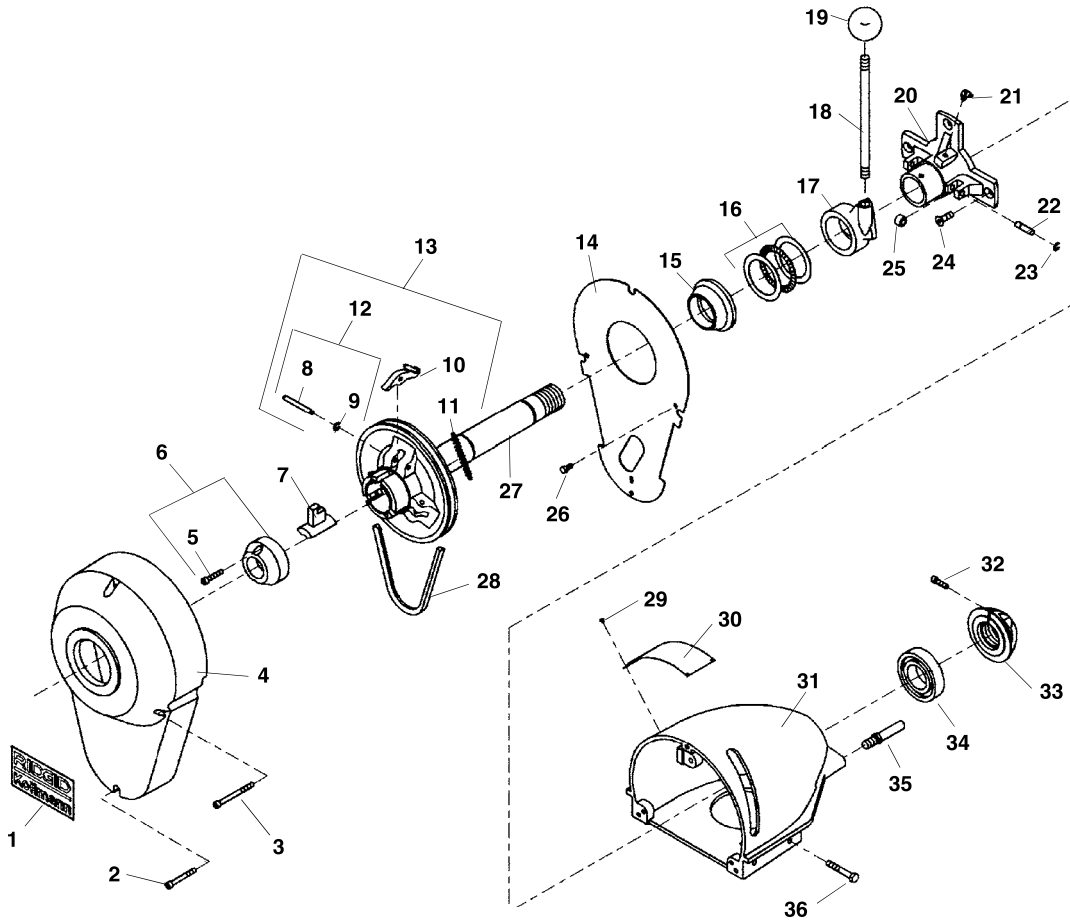

**Main Components**

**K-75A  
K-75B  
K-1500A  
K-1500B  
K-1500ASP  
K-1500BSP**

**NOTE: Order parts by Catalog Number Only.  
DO NOT order by Reference Number.**

Ref. No.	Catalog No.	Description	Ref. No.	Catalog No.	Description
1	23657	Label (K-75A)	18	59575	Clutch Handle
	24102	Label (K-75B)	19	59585	Clutch Knob
	23662	Label (K-1500A)	20	23552	Main Bearing
	24097	Label (K-1500B)	20	45247	Main Bearing (SP Models Only)
	45232	Label (SP Models Only)	21	89815	Grease Fittings
2	44510	Screw	22	23592	Pin (2)
3	23652	Screw (3)	23	34175	Retaining Ring (2)
4	23547	Front Guard	24	68875	Screw (3)
5	84425	Screw (2)	25	61015	Roller (2)
6	59500	Nose Piece (Incl. Ref. #29)	26	60265	Screw (2)
7	59330	Jaw Assembly (K-75) 5/8" Cable	27	23562	Pulley & Shaft Assembly
	59325	Jaw Assembly (K-75/K-1500) 7/8" Cable	28	23577	V-Belt
	59320	Jaw Assembly (K-1500) 1 1/4" Cable	29	76730	Screw (6)
8	90105	Pin (3)	30	23632	Warning Label
9	78780	Retaining Ring		45282	Warning Label (SP Models Only)
10	59530	Rocker Arm Set	31	23542	Body
11	60155	Spring (3)	32	60910	Screw
12	60150	Rocker Arm Pin	33	60935	Lock & Adj. Nut (Incl. #2)
13	60145	Rocker Arm Kit	34	60930	Ball Bearing
14	23567	Inside Guard	35	59580	Guide Hose Pin (2)
15	23572	Clutch Cone	36	87405	Screw (4)
16	23677	Thrust Bearing Assembly		43757	Screw (4) (SP Models Only)
17	23557	Clutch Casting			