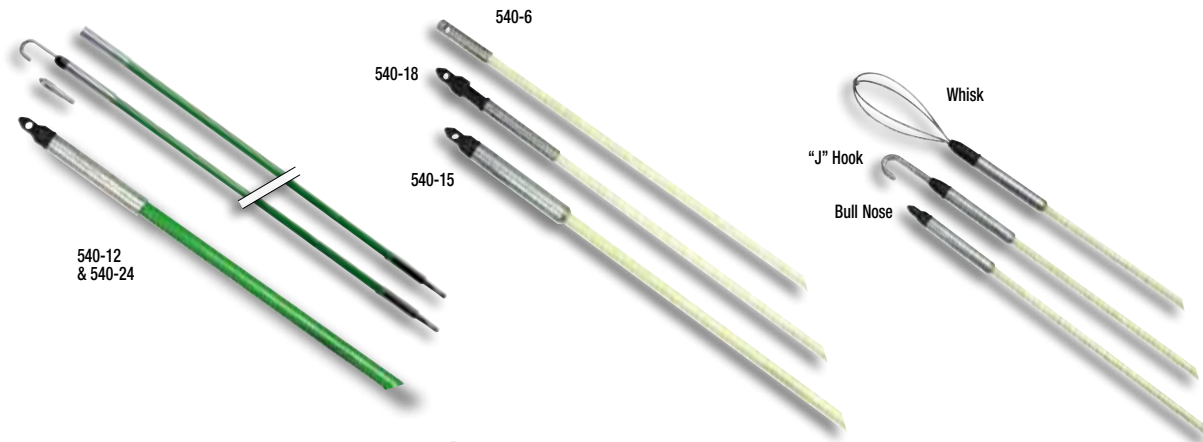

REACHERS

Fish Stix™

- Highly visible green color rods can be easily threaded together and seen when working above ceilings, down walls, or under raised floors
- 1/4" (6.4 mm) diameter fiberglass adds rigidity when connecting multiple sections
- 200 LBS (0.9 kN) maximum pulling strength
- Two different threaded tips accommodate various bundles of wire or cable

Glo Stix™

- Luminescent fiberglass rods glow in the dark for fishing in dark spaces
- More flexible for fishing in walls through outlet box holes
- Sturdy, steel-threaded connectors are interchangeable with Greenlee 1/4" (6.4 mm) Fish Stix™
- Clear, non-metallic storage tube keeps Glo Stix™ charged and ready to use
- 200 LBS (0.9 kN) maximum pulling strength

SPECIFICATIONS	FISH STIX™				GLO STIX™		
	540-12	540-24	540-8M	540-15	540-6	540-18	540-20P
Overall Length	12' (3.6 m)	24' (7.3 m)	8' (2.4 m)	15' (4.6 m)	6' (1.8 m)	18' (5.5 m)	6' (1.8 m)
Sections	3	5	5	3	1	3	6
Section Length	4' (1.2 m)	(3) 6' (1.8 m), (1) 3' (0.9 m) & (1) 3' (0.9 m) Glo Stix™ Section	20" (.5 m)	5' (1.5 m)	6' (1.8 m)	6' (1.8 m)	†
Diameter	1/4" (6.4 mm)	1/4" (6.4 mm)	3/16" (4.8 mm)	3/16" (4.7 mm)	5/32" (4.0 mm)	5/32" (4.0 mm)	5/32" (4.0 mm)
Weight	1.04 LBS (0.5 kg)	1.94 LBS (0.9 kg)	.8 LBS (0.4 kg)	1 LBS (0.5 kg)	.4 LBS (0.2 kg)	.8 LBS (0.4 kg)	.4 LBS (0.2 kg)
Material	Fish Stix™	Fish Stix™	Glo Stix™	Glo Stix™	Glo Stix™	Glo Stix™	Glo Stix™
Minimum Bend Radius	6 1/2" (165 mm)	6 1/2" (165 mm)	4 1/4" (108 mm)	4 1/4" (108 mm)	3 1/2" (89 mm)	3 1/2" (89 mm)	3 1/2" (89 mm)

†540-20P includes: (3)-1/4" x 4' Fish Stix™ sections, (2)-3/16" x 2' Glo Stix™ Sections & (1)-5/32" x 4' Glo Stix™ Section.