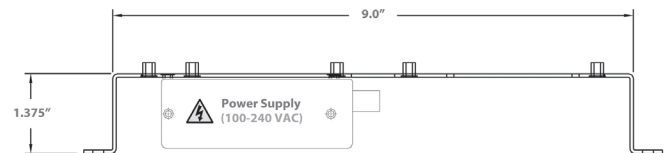

AcquiSuite EMB A8810 NEMA Bundles

	A8810-R91203	A8810-R91205	A8810-Flex	A8810-HD
Input Power				
Voltage	100-240VAC	100-240VAC	100-240VAC	100-240VAC
Current	0.7-0.4A	0.8-0.55A	0.7-0.4A	0.7-0.4A
Frequency	47-63Hz	47-63Hz	47-63Hz	47-63Hz
Output Power				
Voltage	24VDC	24VDC	24VDC	24VDC
Current Provided	1.1A	1.5A	1.1A	1.1A
Available Current	400mA	100mA	400mA	400mA
Enclosure				
Rating	NEMA 4X	NEMA 4X	NEMA 4X	NEMA 4X
Dimensions (L x W x H)	10.43 x 7.28 x 3.74 in	10.43 x 7.28 x 3.74 in	10.43 x 7.28 x 3.74 in	10.43 x 7.28 x 3.74 in

Power supply is included.

*Enclosures do not include conduit knockout or fittings.

Obvius
20497 SW Teton Avenue
Tualatin, OR 97062

503 601 2099
866 204 8134 (USA only)
sales@obvius.com

Find Quality Products Online at:

www.GlobalTestSupply.com

sales@GlobalTestSupply.com