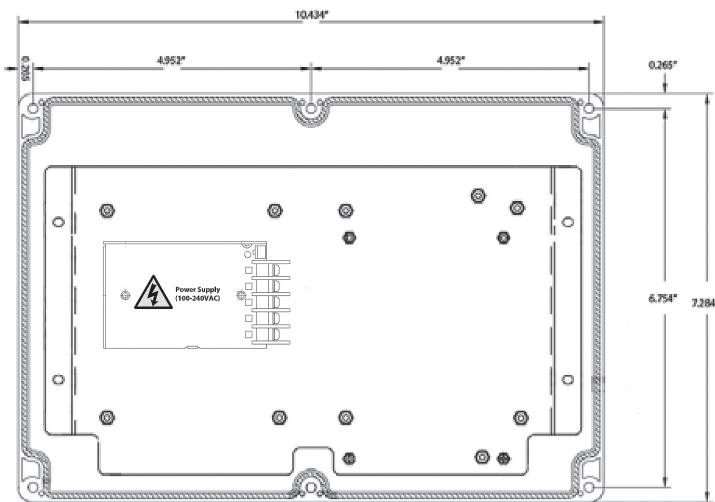

AcquiSuite EMB A8810 NEMA Bundles

	A8810-R91203	A8810-R91205	A8810-Flex	A8810-HD
Input Power				
Voltage	100-240VAC	100-240VAC	100-240VAC	100-240VAC
Current	0.7-0.4A	0.8-0.55A	0.7-0.4A	0.7-0.4A
Frequency	47-63Hz	47-63Hz	47-63Hz	47-63Hz
Output Power				
Voltage	24VDC	24VDC	24VDC	24VDC
Current Provided	1.1A	1.5A	1.1A	1.1A
Available Current	400mA	100mA	400mA	400mA
Enclosure				
Rating	NEMA 4X	NEMA 4X	NEMA 4X	NEMA 4X
Dimensions (L x W x H)	10.43 x 7.28 x 3.74 in	10.43 x 7.28 x 3.74 in	10.43 x 7.28 x 3.74 in	10.43 x 7.28 x 3.74 in

Power supply is included.

*Enclosures do not include conduit knockout or fittings.

Obvius
20497 SW Teton Avenue
Tualatin, OR 97062

503 601 2099
866 204 8134 (USA only)
sales@obvius.com

Find Quality Products Online at:

www.GlobalTestSupply.com

sales@GlobalTestSupply.com