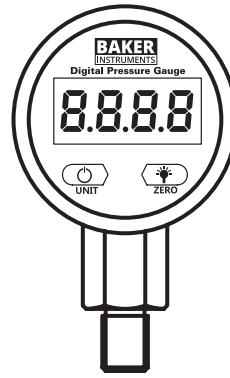

Model	B50015	B50030	B50100	B50500	B51000	B53000
Measuring Ranges	0-15.00 psi 0-1.055 kgf/cm² 0-30.5 inHg 0-103.4 kPa 0-416 in w.c. 0-1034 mbar 0-0.103 MPa	0-30.0 psi 0-2.109 kgf/cm² 0-61.1 inHg 0-206.8 kPa 0-831 in w.c. 0-2068 mbar 0-0.206 MPa	0-100.0 psi 0-7.03 kgf/cm² 0-203.6 inHg 0-690 kPa 0-0.689 MPa	0-500 psi 0-35.2 kgf/cm² 0-1018 inHg 0-3.45 MPa	0-1000 psi 0-70.3 kgf/cm² 0-2036 inHg 0-6.89 MPa	0-3000 psi 0-210.9 kgf/cm² 0-20.68 MPa
Resolution	0.01 psi 0.001 kgf/cm² 0.1 inHg 0.1 kPa 1 in w.c. 1 mbar 0.001 MPa	0.1 psi 0.001 kgf/cm² 0.1 inHg 0.1 kPa 1 in w.c. 1 mbar 0.001 MPa	0.1 psi 0.01 kgf/cm² 0.1 inHg 1 kPa 0.001 MPa	1 psi 0.1 kgf/cm² 1 inHg 0.01 MPa	1 psi 0.1 kgf/cm² 1 inHg 0.01 MPa	1 psi 0.1 kgf/cm² 0.01 MPa