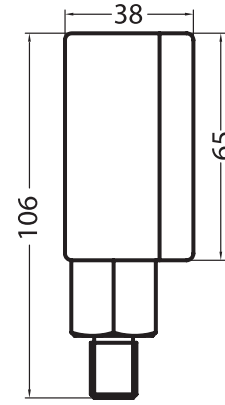

B50000 Series Digital Pressure Gauges

- Compatible with air, liquids & gases
- 4-digit LCD display with backlight provides clear reading
- 304 Stainless Steel wetted materials and housing
- Pressure progress bar graph display
- Push-button zero

General Specifications

Process Connection:	1/4" male NPT
Display:	4-digit LCD
Backlit Display:	Yes
Low Battery Indicator:	Yes

General Specifications (continued)

Power Supply:	2 x AAA Batteries
Battery Life:	12-18 months
Product Certifications:	IP64
Electromagnetic Compatibility:	EN61326
Operating Temp.:	23 to 104°F (-5 to 40°C)
Dimensions:	Outside Diameter: 2.56" Depth: 1.50"
Weight:	8.82oz (250g)

continued...

GlobalTestSupply.com/Baker

ITM.com/Baker

Model	B50015	B50030	B50100	B50500	B51000	B53000
Measuring Ranges	0-15.00 psi 0-1.055 kgf/cm ² 0-30.5 inHg 0-103.4 kPa 0-416 in w.c. 0-1034 mbar 0-0.103 MPa	0-30.0 psi 0-2.109 kgf/cm ² 0-61.1 inHg 0-206.8 kPa 0-831 in w.c. 0-2068 mbar 0-0.206 MPa	0-100.0 psi 0-7.03 kgf/cm ² 0-203.6 inHg 0-690 kPa 0-0.689 MPa	0-500 psi 0-35.2 kgf/cm ² 0-1018 inHg 0-3.45 MPa	0-1000 psi 0-70.3 kgf/cm ² 0-2036 inHg 0-6.89 MPa	0-3000 psi 0-210.9 kgf/cm ² 0-20.68 MPa
Resolution	0.01 psi 0.001 kgf/cm ² 0.1 inHg 0.1 kPa 1 in w.c. 1 mbar 0.001 MPa	0.1 psi 0.001 kgf/cm ² 0.1 inHg 0.1 kPa 1 in w.c. 1 mbar 0.001 MPa	0.1 psi 0.01 kgf/cm ² 0.1 inHg 1 kPa 0.001 MPa	1 psi 0.1 kgf/cm ² 1 inHg 0.01 MPa	1 psi 0.1 kgf/cm ² 1 inHg 0.01 MPa	1 psi 0.1 kgf/cm ² 0.01 MPa