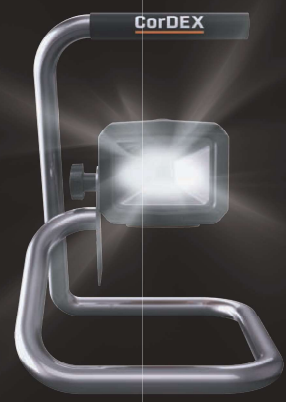

Powered by **EXIS +**

GENESIS LANTERN

Intrinsically safe, lightweight and rugged handportable LED Lantern.

EXIS + IS **54 1M**

INTRINSICALLY SAFE PROTECT PROTECTION THREE TIMES LONGER LIFE ZONE 1 HOT SWAPPABLE

GENESIS WORKLIGHT

Intrinsically safe and rugged handportable LED Worklight.

EXIS + IS **54 1M**

INTRINSICALLY SAFE PROTECT PROTECTION THREE TIMES LONGER LIFE ZONE 1 HOT SWAPPABLE

Lighting

Lighting

WHY CHOOSE OUR GENESIS LIGHTING PRODUCTS?

ATEX and IECEx certified, GENESIS lighting products are rigorously tested to ensure maximum reliability with power, longevity and flexibility at your fingertips.

GENESIS LANTERN

- Handportable LED Lantern
- Lightweight and rugged, IP54
- Five superbright LEDs
- Powered by interchangeable EXIS™ battery
- Intrinsically Safe