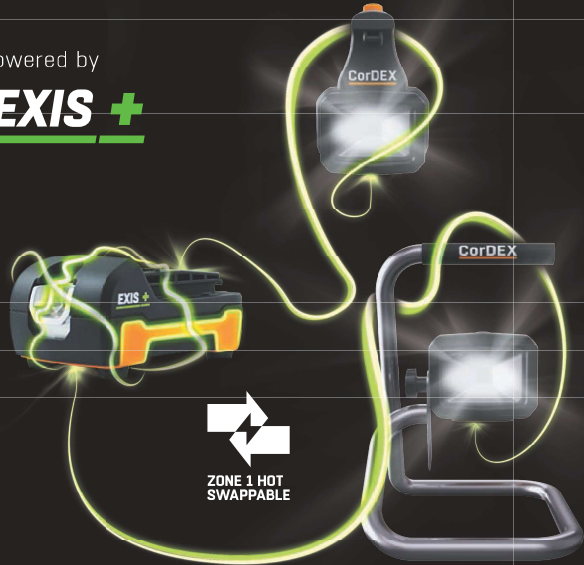

LIGHTING

Power, Longevity and Flexibility at your fingertips with the GENESIS, intrinsically safe lighting solutions from CorDEX. Using the interchangeable, smart battery pack, GENESIS can remain in the hazardous location as long as you require, providing 400 lumens of light for a virtually indefinite period. There is no need to return to the safe area to charge a battery or replace for a new one, with GENESIS Zone 1 Hot Swap technology, you can replace the battery right there, in the hazardous area, as soon as you need to saving you time and money whilst keeping you safe.

ATEX and IECEx certified, GENESIS lighting products are rigorously tested to ensure maximum reliability. The smart EXIS powerpacks have on-board energy level indication, along with a Bluetooth enabled battery diagnostic station providing you with data relating to your battery health, charge state and much more all via a dedicated PC application.

Powered by **EXIS +**

GENESIS LANTERN

Intrinsically safe, lightweight and rugged handportable LED Lantern.

EXIS + IS **54 1M**

INTRINSICALLY SAFE PROTECT PROTECTION THREE TIMES LONGER LIFE ZONE 1 HOT SWAPPABLE

GENESIS WORKLIGHT

Intrinsically safe and rugged handportable LED Worklight.

EXIS + IS **54 1M**

INTRINSICALLY SAFE PROTECT PROTECTION THREE TIMES LONGER LIFE ZONE 1 HOT SWAPPABLE

Lighting

Lighting

WHY CHOOSE OUR GENESIS LIGHTING PRODUCTS?