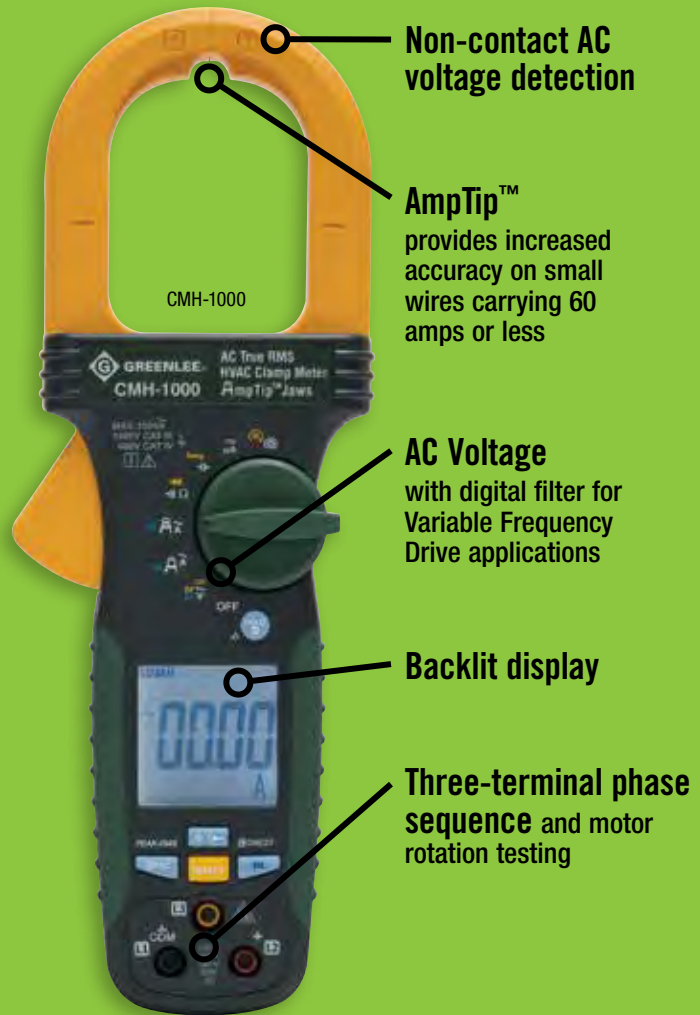

CLAMP METERS

HEATING, VENTILATION, AND AIR CONDITIONING

VERSATILE

- HVAC measurements include capacitance, temperature, and DC microamps
- Also measures AC current, AC/DC voltage, resistance, and more

FLEXIBLE

- Suitable for all AC current measurement applications
- 600 A and 1000 A models to fit your testing needs

CONVENIENT

- Performs three-terminal phase sequence and motor rotation testing. No need for separate testers
- Compact design with protective case

Find Quality Products Online at:

www.GlobalTestSupply.com

sales@GlobalTestSupply.com

CLAMP METERS

HEATING, VENTILATION, AND AIR CONDITIONING

FEATURES

	CMH-600	CMH-1000
True RMS	AC	AC
Crest		✓
Jaw Flashlight		✓
Temperature (Type K)	✓	✓
Phase Sequence Test	✓	✓
Motor Rotation Test	✓	✓
Peak RMS	✓	✓
Backlight	✓	✓
Relative Offset Mode (Δ)	✓	✓
AmpTip™	✓	✓
VFD ACV, Hz Measurement	✓	✓
Voltage Detection	✓	✓
Maximum / Minimum / Average	✓	✓
Frequency	✓	✓
Continuity / Diode Tests	✓	✓
Data Hold	✓	✓
Automatic Power Off (APO)	✓	✓
RANGES		
DC Microamps	2000	2000
Capacitance	2500 μ F	2500 μ F
AC Amps	600	1000
DC Volts	600	1000
AC Volts	600	1000
Resistance	60 k Ω	60 k Ω
Display Counts	6000	6000
Measurement Category Rating	CAT IV 300V CAT III 600V	CAT IV 600V CAT III 1000V