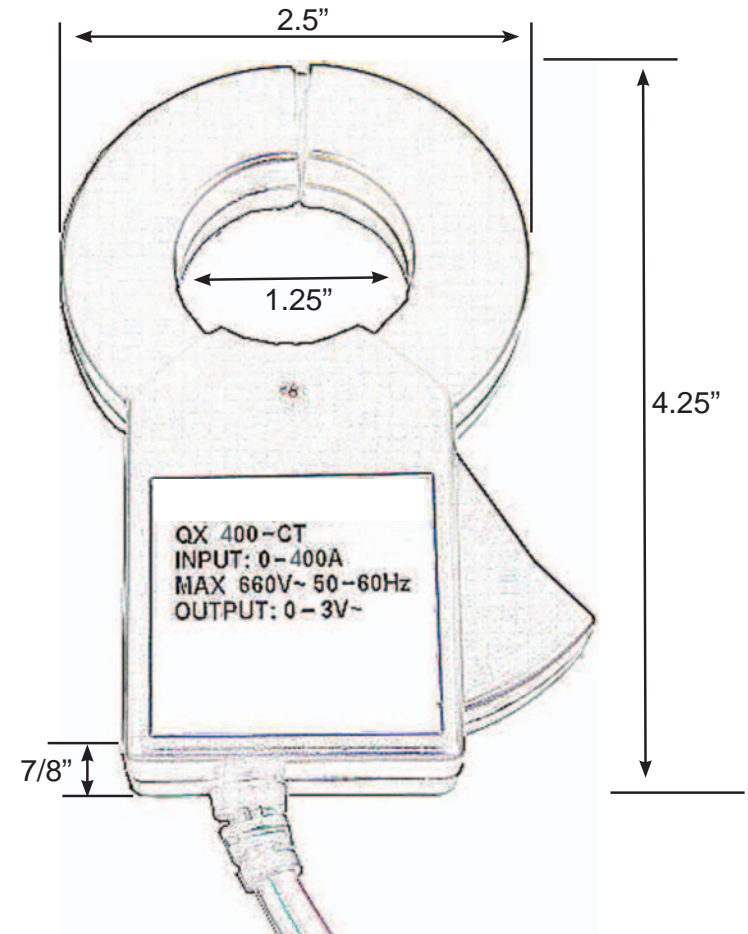

TED Pro Series Dimensions

ECC – Energy Control Center

Pro MTU and MTU-RC

Wired and Wireless Display

Spyder

MTU Home and Lite

TED Pro Current Transformers

CT601B - 200A Split-core CT

CT400XL - 400A Large Split-core CT

CT301 - 400A Standard Split-core CT

All CT Wire: UL1015 22AWG PVC Wire (600V)