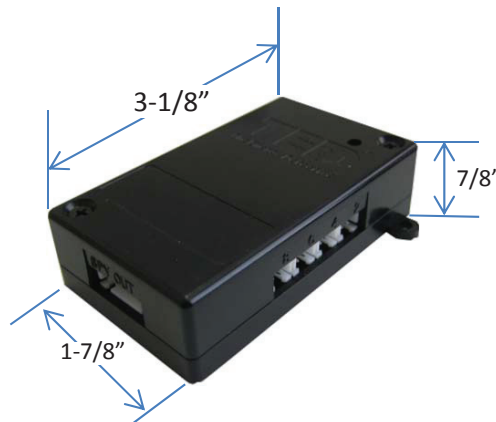

TED Pro Series Dimensions

ECC – Energy Control Center

Pro MTU and MTU-RC

Wired and Wireless Display

Spyder

MTU Home and Lite

TED Pro Current Transformers

CT601B - 200A Split-core CT

CT400XL - 400A Large Split-core CT

CT301 - 400A Standard Split-core CT

All CT Wire: UL1015 22AWG PVC Wire (600V)