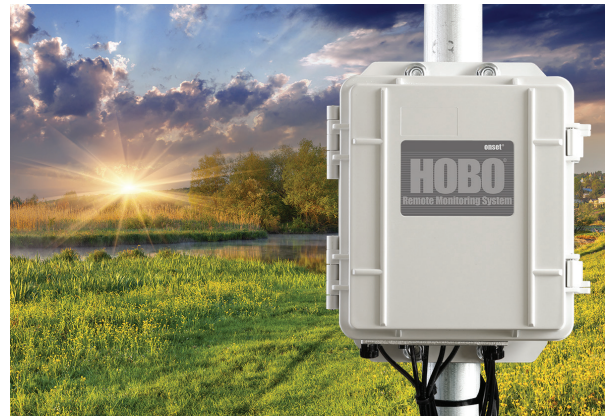

HOBO® U30-NRC Weather Station

Research-grade data logging weather station

This rugged weather station is one of Onset's most durable outdoor environmental monitoring solutions. Users can easily configure the HOBO U30-NRC Weather Station to fit their application needs. Use up to 15 channels to collect environmental data and then upload to HOBOWare Pro software for expert analysis.

Key Advantages:

- Rugged double-weatherproof, tamper-proof enclosure
- Setup is quick and easy with plug-and-play sensors
- Fast data offload via USB
- Optional analog inputs with sensor excitation
- Includes relay that can be activated on user-defined alarm conditions